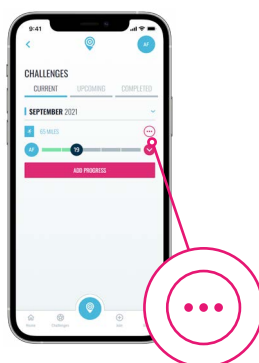

# COMPLETING YOUR CHALLENGE QUICK GUIDE

## PERSONALISED DISTANCE CHALLENGES

TO GET YOUR MEDAL YOU'LL NEED TO MARK YOUR CHALLENGE AS COMPLETE TO LET US KNOW YOUR FINAL DISTANCE!

**1**  
GO TO THE  
CHALLENGES TAB

**2**  
TAP/CLICK  
MORE OPTIONS (...)

**3**  
TAP/CLICK  
COMPLETE MY CHALLENGE

**4**  
IF YOU WANT TO CHANGE  
YOUR TOTAL DISTANCE  
FOR ENGRAVING, TAP/CLICK TO  
CHANGE THE TOGGLE TO YES

**4a**  
ENTER THE DISTANCE  
YOU'D LIKE ENGRAVED  
ON YOUR MEDAL