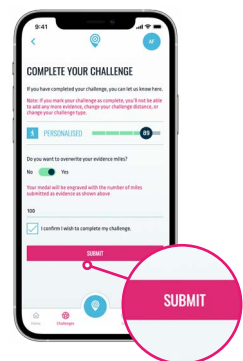

6
TAP/CLICK
SUBMIT