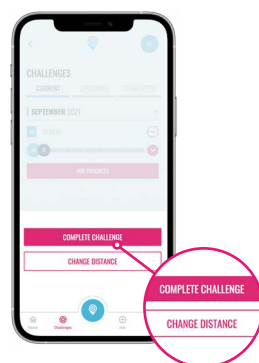

# COMPLETING YOUR CHALLENGE QUICK GUIDE

## PERSONALISED DISTANCE CHALLENGES

TO GET YOUR MEDAL YOU'LL NEED TO MARK YOUR CHALLENGE AS COMPLETE TO LET US KNOW YOUR FINAL DISTANCE!

**1**  
GO TO THE  
CHALLENGES TAB

**2**  
TAP/CLICK  
MORE OPTIONS (...)

**3**  
TAP/CLICK  
COMPLETE MY CHALLENGE

**4**  
IF YOU WANT TO CHANGE  
YOUR TOTAL DISTANCE  
FOR ENGRAVING, TAP/CLICK TO  
CHANGE THE TOGGLE TO YES

**4a**  
ENTER THE DISTANCE  
YOU'D LIKE ENGRAVED  
ON YOUR MEDAL