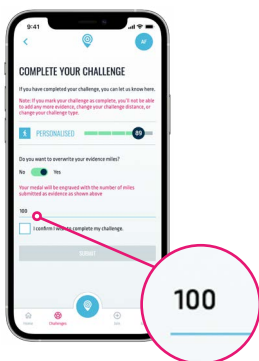

# COMPLETING YOUR CHALLENGE QUICK GUIDE

## PERSONALISED DISTANCE CHALLENGES

TO GET YOUR MEDAL YOU'LL NEED TO MARK YOUR CHALLENGE AS COMPLETE TO LET US KNOW YOUR FINAL DISTANCE!

**1**  
GO TO THE  
CHALLENGES TAB

**2**  
TAP/CLICK  
MORE OPTIONS (...)

**3**  
TAP/CLICK  
COMPLETE MY CHALLENGE

**4**  
IF YOU WANT TO CHANGE  
YOUR TOTAL DISTANCE  
FOR ENGRAVING, TAP/CLICK TO  
CHANGE THE TOGGLE TO YES

**4a**  
ENTER THE DISTANCE  
YOU'D LIKE ENGRAVED  
ON YOUR MEDAL