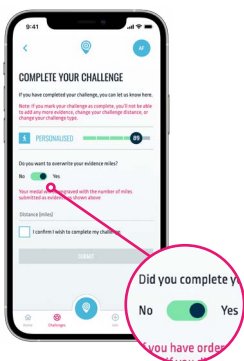

# COMPLETING YOUR CHALLENGE QUICK GUIDE

## PERSONALISED DISTANCE CHALLENGES

TO GET YOUR MEDAL YOU'LL NEED TO MARK YOUR CHALLENGE AS COMPLETE TO LET US KNOW YOUR FINAL DISTANCE!

**1**  
GO TO THE  
CHALLENGES TAB

**2**  
TAP/CLICK  
MORE OPTIONS (...)

**3**  
TAP/CLICK  
COMPLETE MY CHALLENGE

**4**  
IF YOU WANT TO CHANGE  
YOUR TOTAL DISTANCE  
FOR ENGRAVING, TAP/CLICK TO  
CHANGE THE TOGGLE TO YES

**4a**  
ENTER THE DISTANCE  
YOU'D LIKE ENGRAVED  
ON YOUR MEDAL