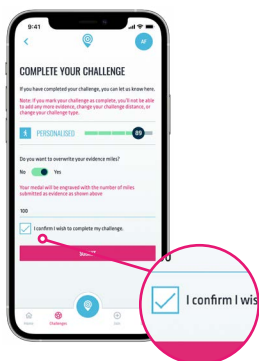

5
TAP/CLICK THE
CHECKBOX